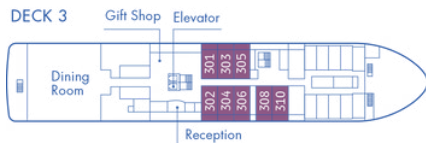

Magellan Discoverer

Deck Plan for Air-Cruises

DECK 7

DECK 6

DECK 5

DECK 4

DECK 3

DECK 2

CABINS

- Grand Veranda Suite
- Family Veranda Suite
- Deluxe Veranda Cabin
- Triple Veranda Suite
- Single Veranda Cabin
- Door connection available

Magellan Discoverer

Deck Plan for Sea Voyages

DECK 7

DECK 6

DECK 5

DECK 4

DECK 3

DECK 2

CABINS

- Grand Veranda Suite
- Family Veranda Suite
- Deluxe Veranda Cabin
- Triple Veranda Suite
- Single Veranda Cabin
- Door connection available