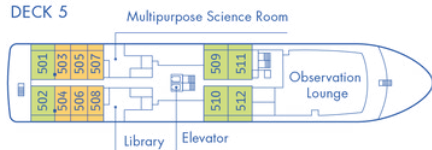

Magellan Discoverer

Deck Plan for Air-Cruises

DECK 7

DECK 6

DECK 5

DECK 4

DECK 3

DECK 2

CABINS

- Grand Veranda Suite
- Family Veranda Suite
- Deluxe Veranda Cabin
- Triple Veranda Suite
- Single Veranda Cabin
- Door connection available

Magellan Discoverer

Deck Plan for Sea Voyages

DECK 7

DECK 6

DECK 5

DECK 4

DECK 3

DECK 2

CABINS

- Grand Veranda Suite
- Family Veranda Suite
- Deluxe Veranda Cabin
- Triple Veranda Suite
- Single Veranda Cabin
- Door connection available