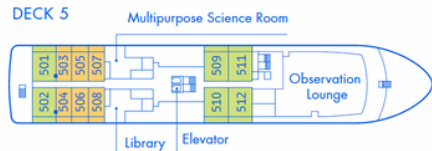

Magellan Discoverer

Deck Plan for Air-Cruises

DECK 7

DECK 6

DECK 5

DECK 4

DECK 3

DECK 2

CABINS

- Grand Veranda Suite
- Family Veranda Suite
- Deluxe Veranda Cabin
- Triple Veranda Suite
- Single Veranda Cabin
- Door connection available

Magellan Discoverer

Deck Plan for Sea Voyages

DECK 7

DECK 6

DECK 5

DECK 4

DECK 3

DECK 2

CABINS

- Grand Veranda Suite
- Family Veranda Suite
- Deluxe Veranda Cabin
- Triple Veranda Suite
- Single Veranda Cabin
- Door connection available